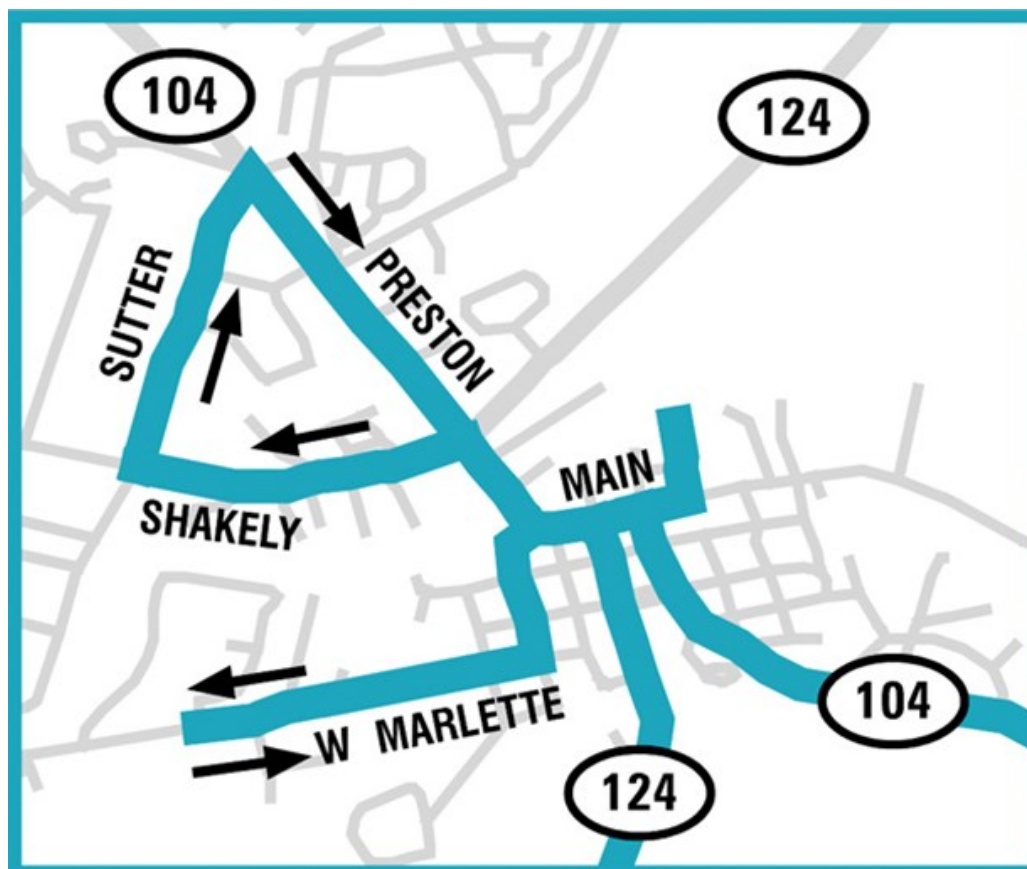

Effective June 1st, 2022

- All routes begin and end at the Sutter Hill Transit Center, 115 Valley View Way, Sutter Creek.
- Amador Transit operates Monday-Friday except major holidays.
- Children 5 years & under ride free with companion over 12.
- General Fare: \$2  
Reduced Fare: \$1  
All Day Pass: \$7

**How to read schedule:**

- ◆ From current location, follow row across for direction bus will travel.

**7- lone**

Westbound – Sutter Hill Transit Center to lone								
Sutter Hill Transit Center	Health & Human Services	The Oaks Buena Vista	Main St. & Hwy. 104 (S. lone St.)	Josie's Place Apts.	Sutter/ Shakley Lane Loop	lone Park & Ride	lone Mobile Home / W. Marlette	Castle Park
7:45	-	8:00	8:09	8:11	8:17	8:20	8:23	8:25
3:40	3:45	-	3:57	3:59	4:05	4:08	4:11	4:13
Eastbound – lone to Sutter Hill Transit Center								
Castle Park	W. Marlette & Depot Rd.	lone Methodist Church	lone Park & Ride	Hwy 124 (S. Church St.) & Main St.	The Oaks Buena Vista	Health & Human Services	Sutter Hill Transit Center	The Arc
8:25	8:28	8:29	8:30	8:31	-	8:46	8:52	8:54
4:13	4:16	4:17	4:18	4:19	4:28	-	4:44	-