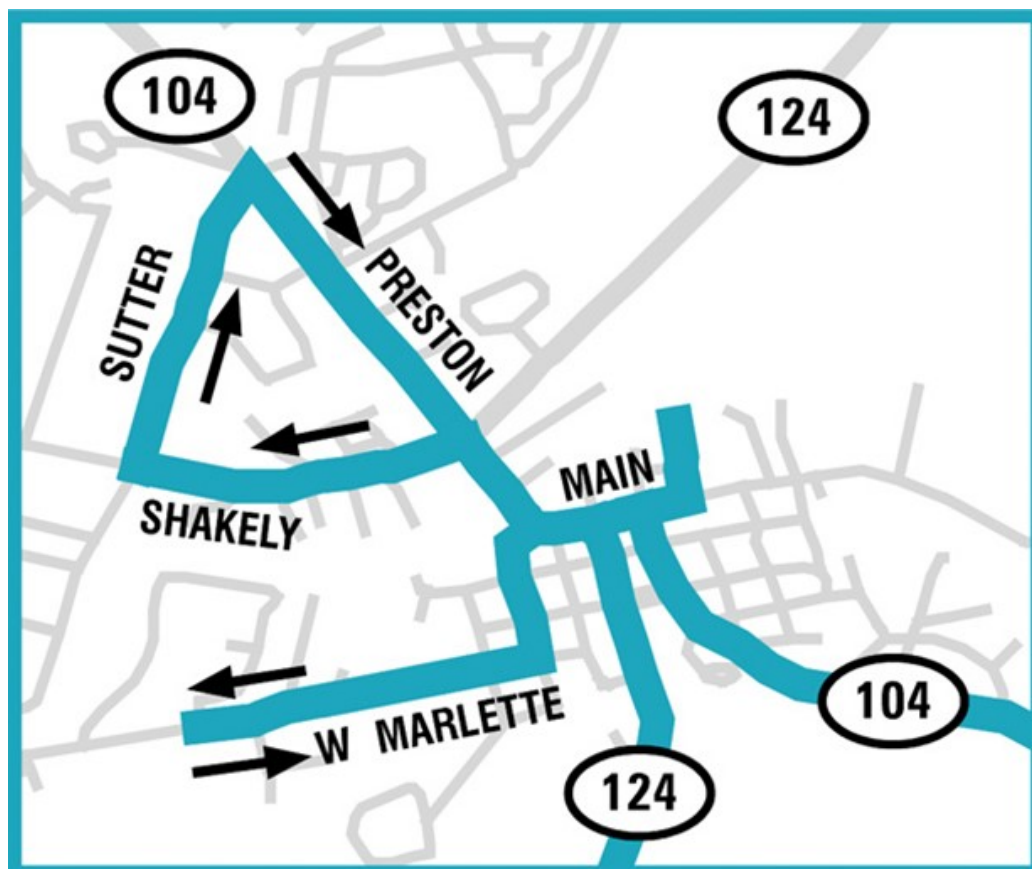

Effective January 13, 2020

- All routes begin and end at the Sutter Hill Transit Center, 115 Valley View Way, Sutter Creek.
- Amador Transit operates Monday-Friday except major holidays.
- Children 5 years & under ride free with companion over 12.
- General Fare: \$2  
Reduced Fare: \$1  
All Day Pass: \$7

**How to read schedule:**

- ◆ From current location, follow row across for direction bus will travel.

**7- lone**

Westbound – Sutter Hill Transit Center to lone								
Sutter Hill Transit Center	Health & Human Services	The Oaks Buena Vista	Main St. & Hwy. 104 (S. lone St.)	Josie's Place Apts.	Sutter/ Shakley Lane Loop	lone Park & Ride	lone Mobile Home / W. Marlette	Castle Park
7:45	-	8:00	8:09	8:11	8:17	8:20	8:23	8:25
3:40	3:45	-	3:57	3:59	4:05	4:08	4:11	4:13
Eastbound – lone to Sutter Hill Transit Center								
Castle Park	W. Marlette & Depot Rd.	lone Methodist Church	lone Park & Ride	Hwy 124 (S. Church St.) & Main St.	The Oaks Buena Vista	Health & Human Services	Sutter Hill Transit Center	The Arc
8:25	8:28	8:29	8:30	8:31	-	8:46	8:52	8:54
4:13	4:16	4:17	4:18	4:19	4:28	-	4:44	-