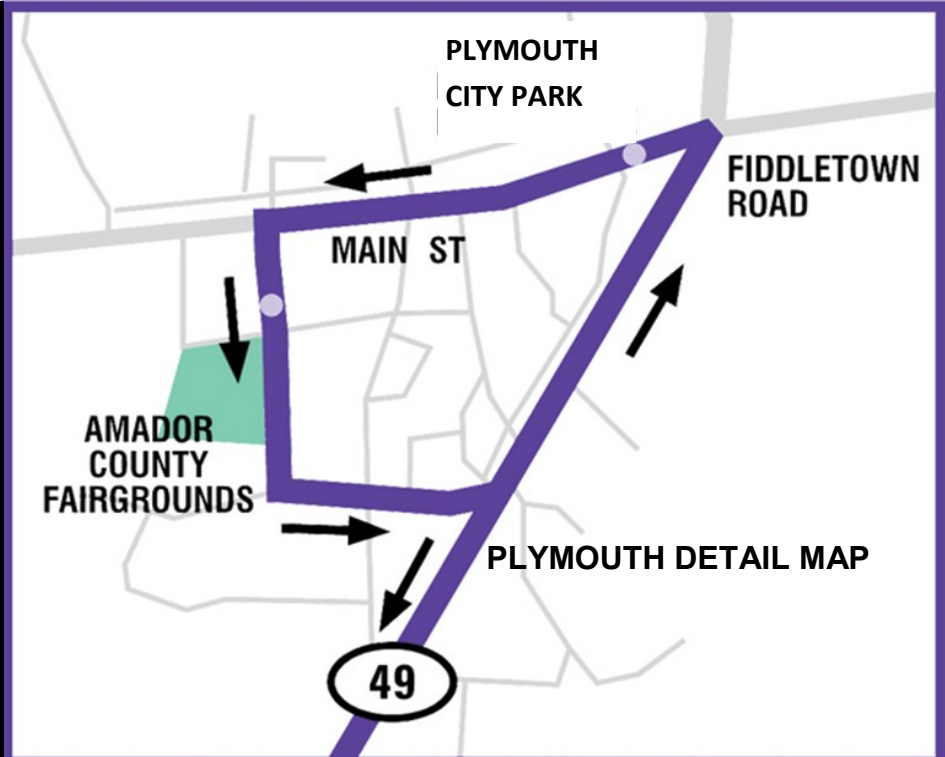

3 - PLYMOUTH via Sutter Creek -> Amador City -> Drytown

From Sutter Hill Transit Center to Plymouth

Sutter Hill Transit Center	Amador High School	SC Post Office Parking Lot	Amador City	Drytown	Plymouth Shell Station	Plymouth City Park
8:15	8:20	8:23	8:26	8:31	8:35	8:37
3:10	-	3:18	3:21	3:26	3:30	3:32

From Plymouth to Sutter Hill Transit Center

Plymouth Pool	Across from Shell Station	Drytown	Amador City	SC Post Office Parking Lot	Badger St. & Old Hwy. 49	Sutter Hill Transit Center	Arc Drop Off
8:40	8:43	8:48	8:53	8:58	9:00	9:03	9:05
3:35	3:38	3:43	3:48	3:53	3:55	3:58	-

Door-to-Door Route Deviations available for pre-approved ADA riders