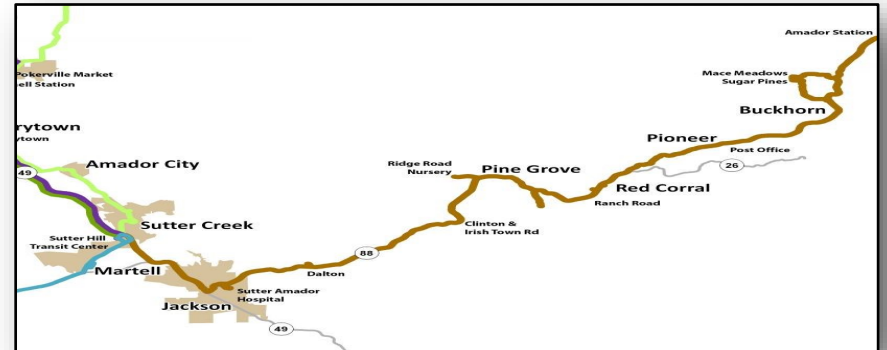

Effective
January 13, 2020

How to read Schedule:

From current location, follow column down
For direction bus will travel

All routes begin and end at the Sutter Hill Transit Center. 115 Valley View Way, Sutter Creek.

Amador Transit operates Monday - Friday, except on major holidays.

Children 5 years old and under ride free with companion over 12 years old.

Connect to Shuttle routes at:

- ★ Sutter Hill Transit Center
- ★ Petkovich Park in Jackson
- ★ Detert Park in Jackson
- ★ Sutter Amador Hospital

	Zone 1	Zone 2	Zone 3
Local Routes per trip	Jackson & Sutter Creek Shuttle Route	lone, Plymouth & Hwy. 88 to Tabeaud Rd.	All areas above Hwy. 88 & Tabeaud Rd.
General Fare	\$1	\$2	\$3.50
Reduced Fare	\$1	\$1	\$2
Unlimited Ride Day Pass	\$7	\$7	\$7
Summer Break Youth Pass	\$40	\$40	\$40
Reduced Fare Monthly Pass	\$40	\$60	\$80
Full Fare Monthly Pass	\$75	\$100	\$120
Fixed Route ADA Deviations	\$2	\$3	\$4